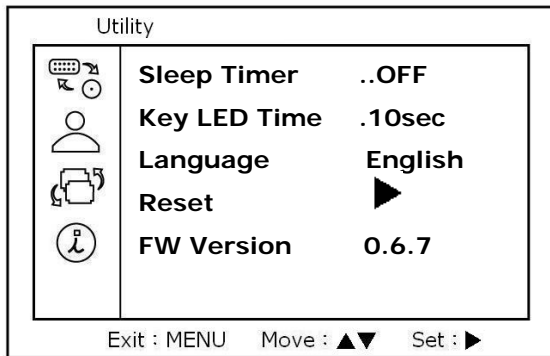

* The RGB parameter can be adjusted for personal preferred (the sum of RGB parameter is 250)

Utility

Function	Description
Sleep Timer	OFF, 30, 60, 90, 120, 150Min
Key LED Time	ON, 5, 10, 15, 20, 25, 30sec
Auto Adjust	Auto adjust display
Auto Color	Auto adjust color
Language	English/Traditional Chinese
Reset	Factory default
FW Version	Show the Firmware version

CVBS mode

Basic Functions

Function	Description
Input	Composite/PC
Luminance	0, 25, 50, 75, 100
Volume	0 - 100
Mode	User, Movie, P.P.T, Photo

Picture Setup

Function	Description
Contrast	0 - 100
Brightness	0 - 100
Saturation	0 - 100
Hue	0 - 100
Sharpness	0 - 100

Color Turner

Function	Description
GAMMA	Mode 0 – Mode 15
R. Ratio	Total 250*
G. Ratio	
B. Ratio	

* The RGB parameter can be adjusted for personal preferred (the sum of RGB parameter is 250)

Utility

Function	Description
Sleep Timer	OFF, 30, 60, 90, 120, 150Min
Key LED Time	ON, 5, 10, 15, 20, 25, 30sec
Language	English/Traditional Chinese
Reset	Factory reset
FW Version	Show the Firmware version